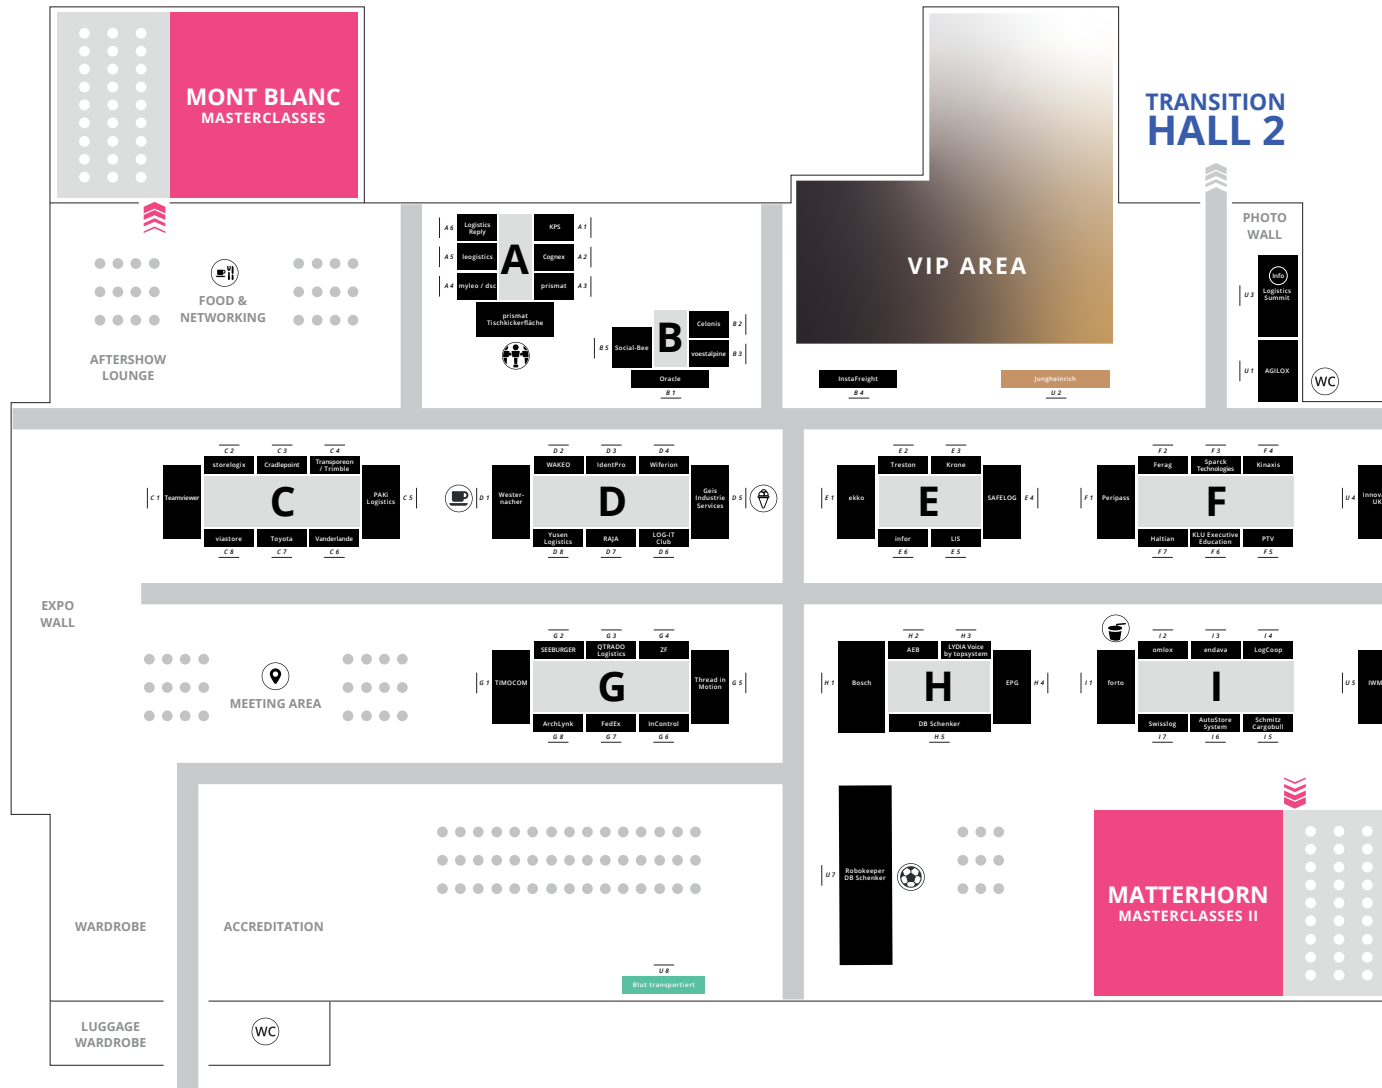

**LOGISTICS SUMMIT FLOORPLAN**  
 11TH AND 12TH OCTOBER 2023 IN DÜSSELDORF

# HALL 1

THE FUTURE OF LOGISTICS

**ENTRANCE**

LOGISTICS SUMMIT FLOORPLAN  
11TH AND 12TH OCTOBER 2023 IN DÜSSELDORF

# LOGISTICS SUMMIT FLOORPLAN