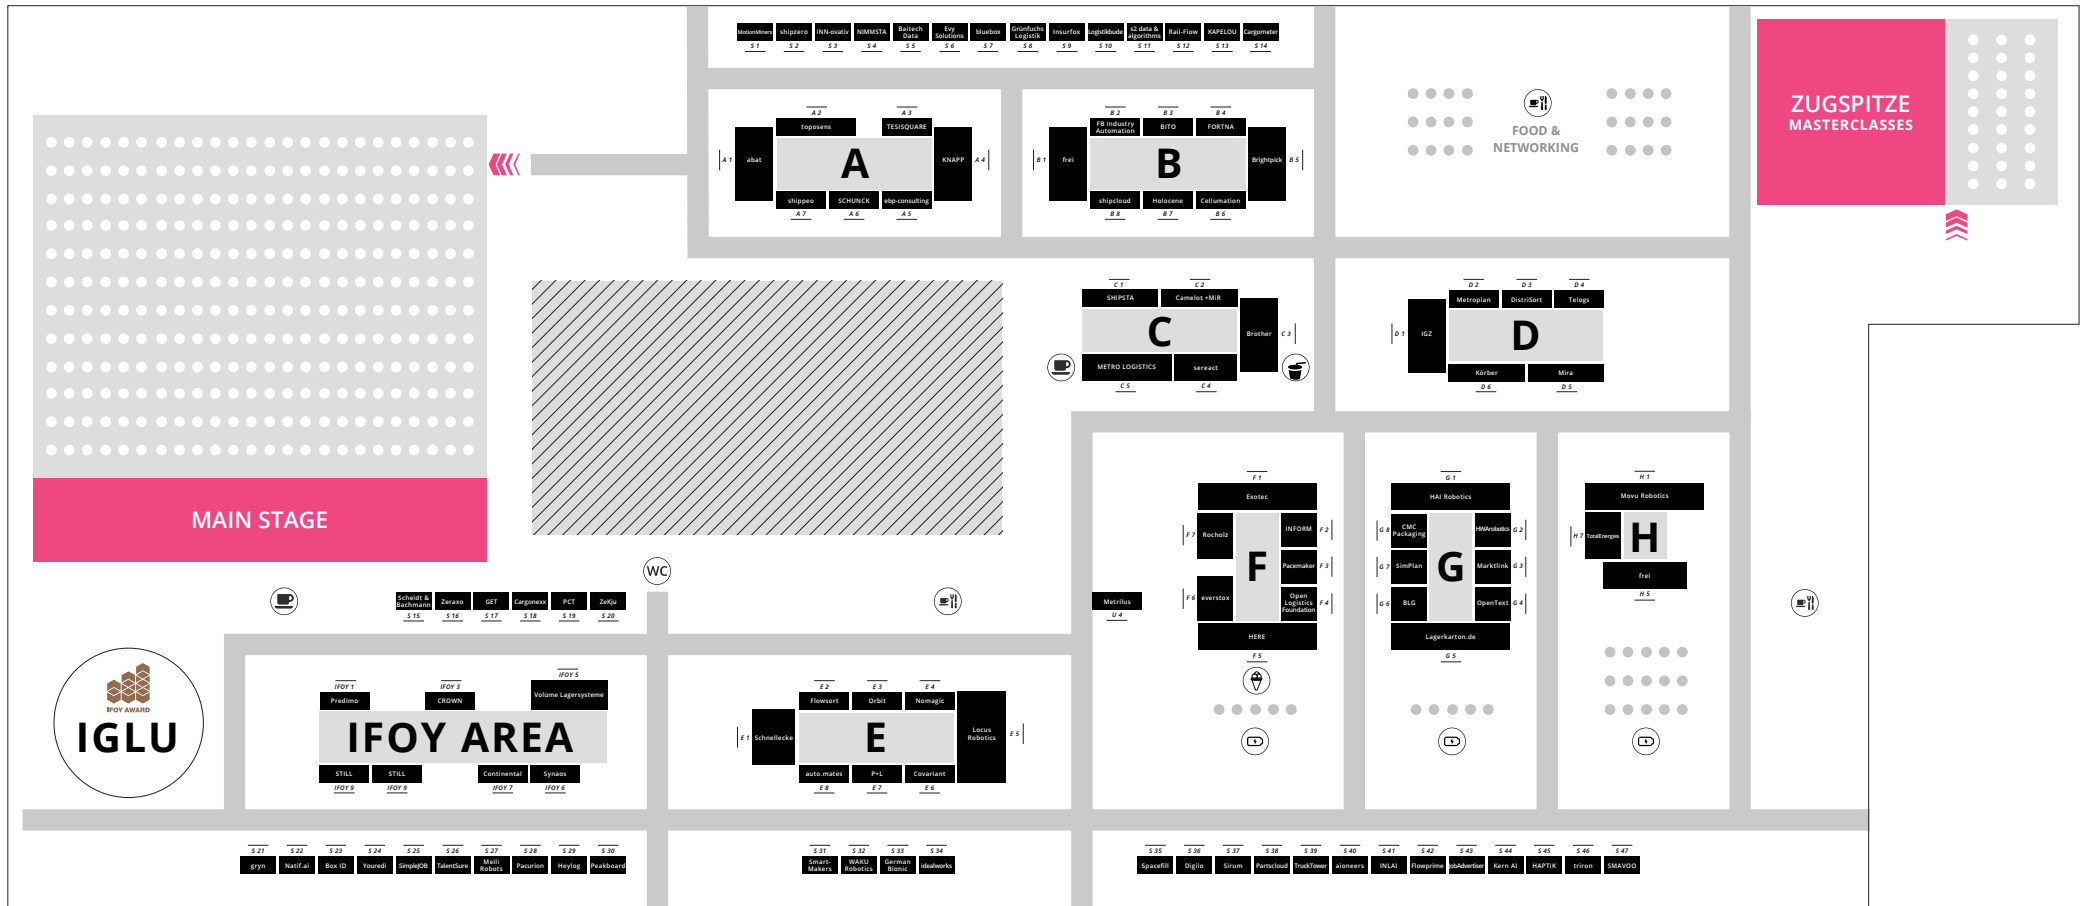

**LOGISTICS SUMMIT FLOORPLAN**  
 11TH AND 12TH OCTOBER 2023 IN DÜSSELDORF

# HALL 1

THE FUTURE OF LOGISTICS

**ENTRANCE**

LOGISTICS SUMMIT FLOORPLAN  
11TH AND 12TH OCTOBER 2023 IN DÜSSELDORF

# HALL 2

THE FUTURE OF LOGISTICS

TRANSITION  
HALL 1

# LOGISTICS SUMMIT FLOORPLAN